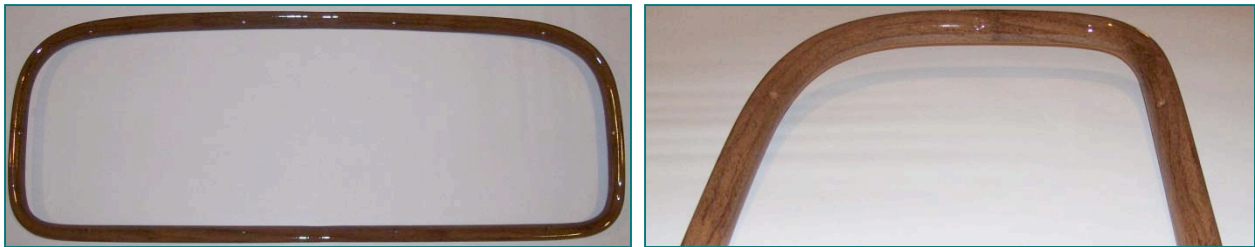

Restored Parts for Sale

Item # 20117 Front Windshield Moldings for 1938 Ford Standard. Mahogany with a Curly Maple Grain. \$225 plus shipping.

Item # 20118 Rear Window Molding for a 1940 Chevrolet Master Deluxe. Light Brown Walnut with a Straight Grain. \$150 plus shipping.

Item # 20121 Dashboard for a 1941 Ford Super Deluxe. Dark Brown Walnut with an Oriental Wood Grain. \$850 plus shipping.

Item # 20121 *Continued*

Coming soon...

- | | |
|---------------------|--|
| Item # 20123 | Front Door Window Garnish Moldings for a 1948 Plymouth De Luxe |
| Item # 20124 | 1941 Chevrolet Dashboard Radio Grille |
| Item # 20125 | 1941 Chevrolet Dashboard Radio Grille |
| Item # 20127 | Dashboard for a 1948 Plymouth De Luxe |
| Item # 20128 | 1950 DeSoto Dashboard Ashtray |